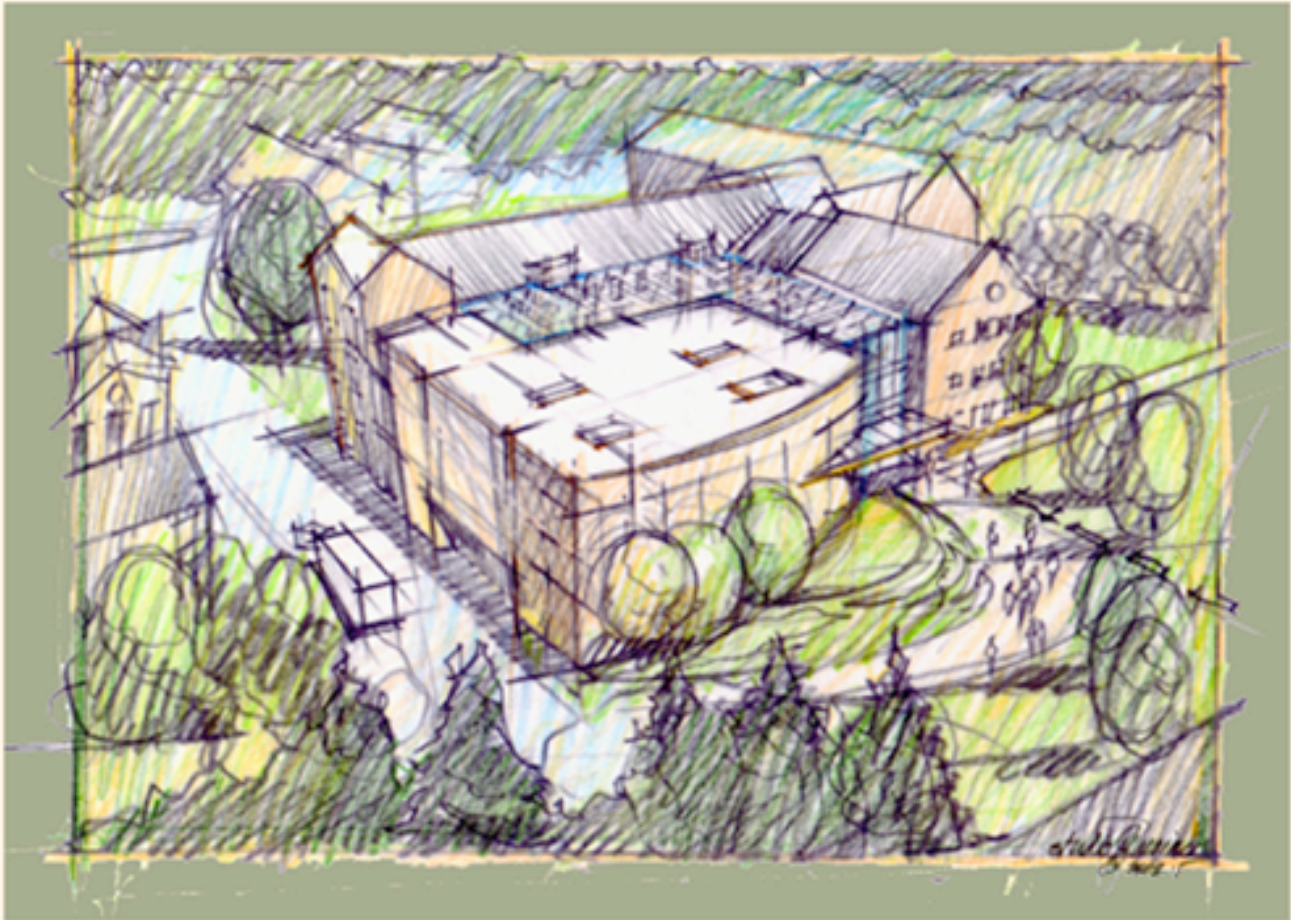

## Computational Sciences / Campus Planning

Bard College plans to enhance the facilities and scope of its Computational Sciences Department. AAP assisted in the planning process through consideration of several central campus sites, including the scheme depicted here. The demolition of the Old Gym opened up exciting new opportunities to create landscaped outdoor

spaces, and a compelling atrium between old and new architecture. The glass connection would be a place for gathering and exchanging ideas, and relaxing between classes. It would serve as a literal link between the digital world and the historic academic realm.

The project is currently under the direction of architect Rafael Vinoly's office.